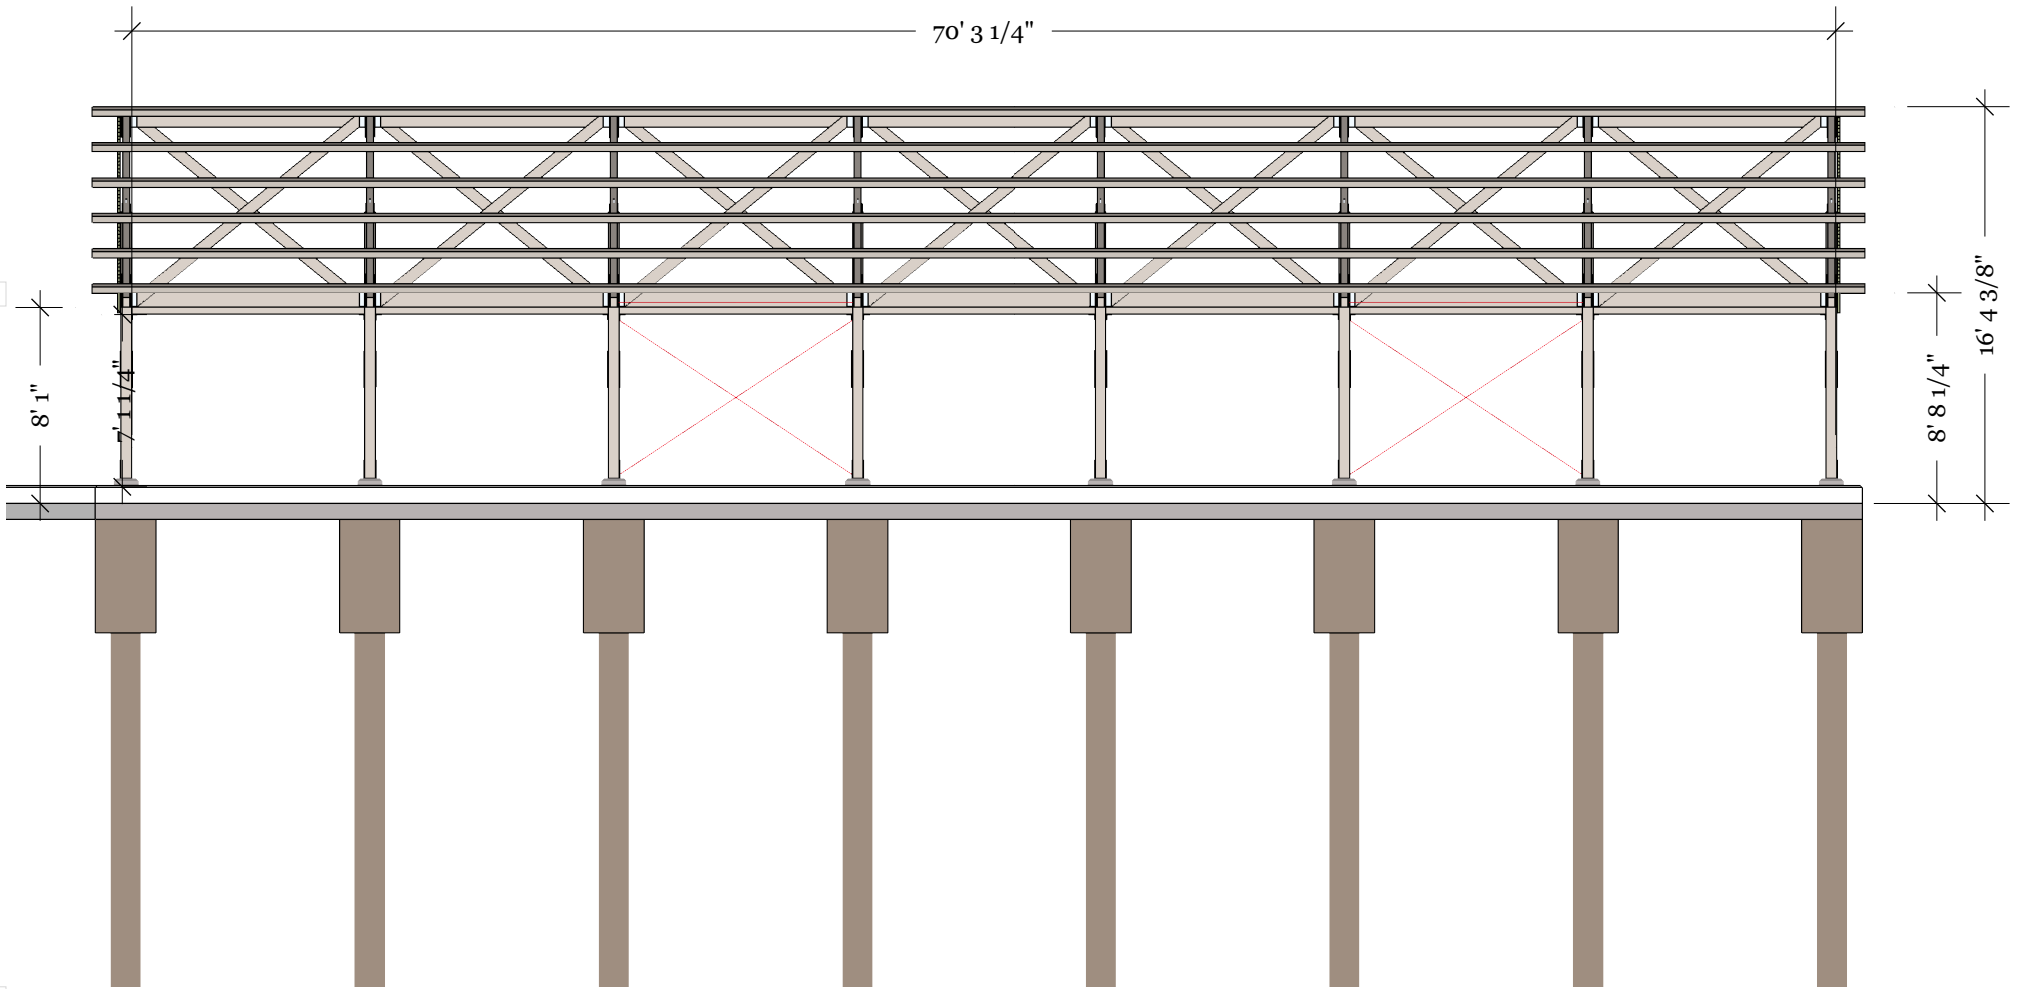

west elevation

Hanalei Pier Repair Project

Rotary Club of Hanalei Bay
Hanalei, Kauai, Hawaii

Jan 12, 2011

wingo.com
web site design

by Joseph Oster
www.wingo.com/SketchUp
808-826-5316

north elevation

Hanalei Pier Repair Project
 Rotary Club of Hanalei Bay
 Hanalei, Kauai, Hawaii