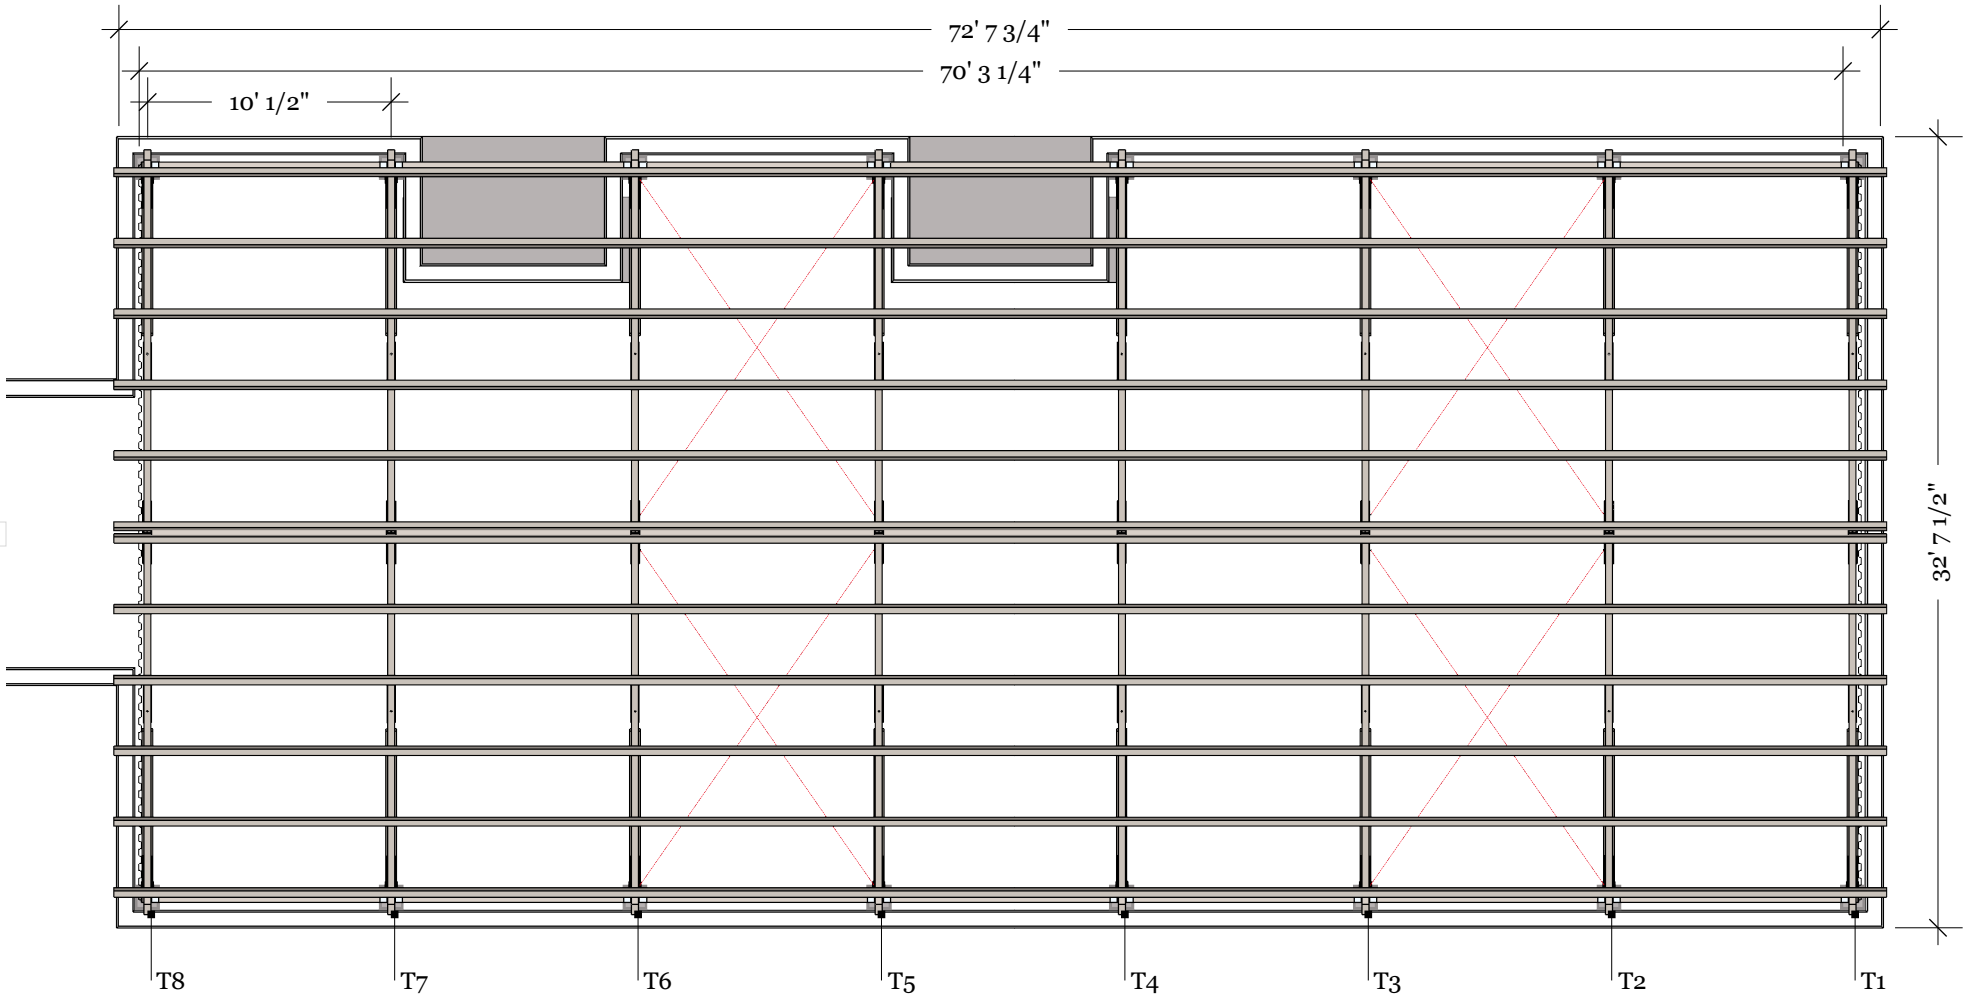

top view

Hanalei Pier Repair Project

Rotary Club of Hanalei Bay
Hanalei, Kauai, Hawaii

Jan 12, 2011

wingo.com
web site design

by Joseph Oster
www.wingo.com/SketchUp
808-826-5316