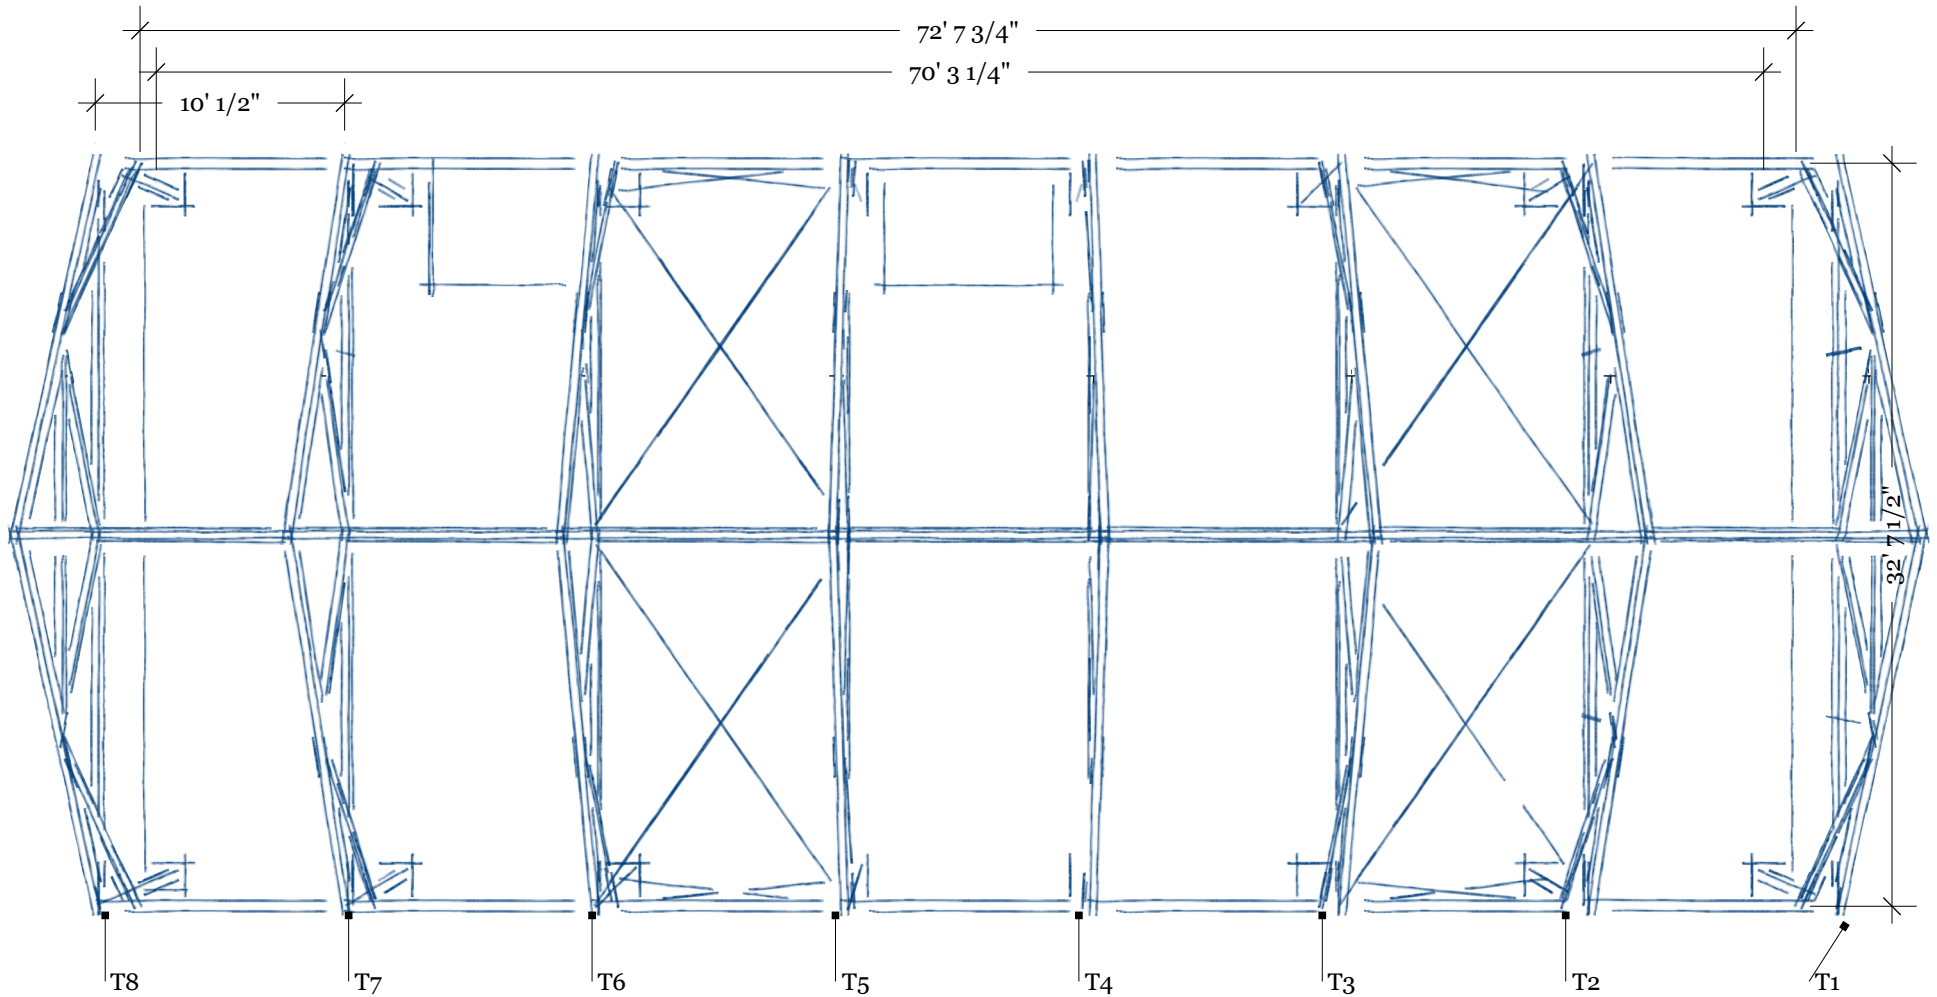

top view, bracing

Hanalei Pier Repair Project

Rotary Club of Hanalei Bay
Hanalei, Kauai, Hawaii

Jan 12, 2011

wingo.com
web site design

by Joseph Oster
www.wingo.com/SketchUp
808-826-5316