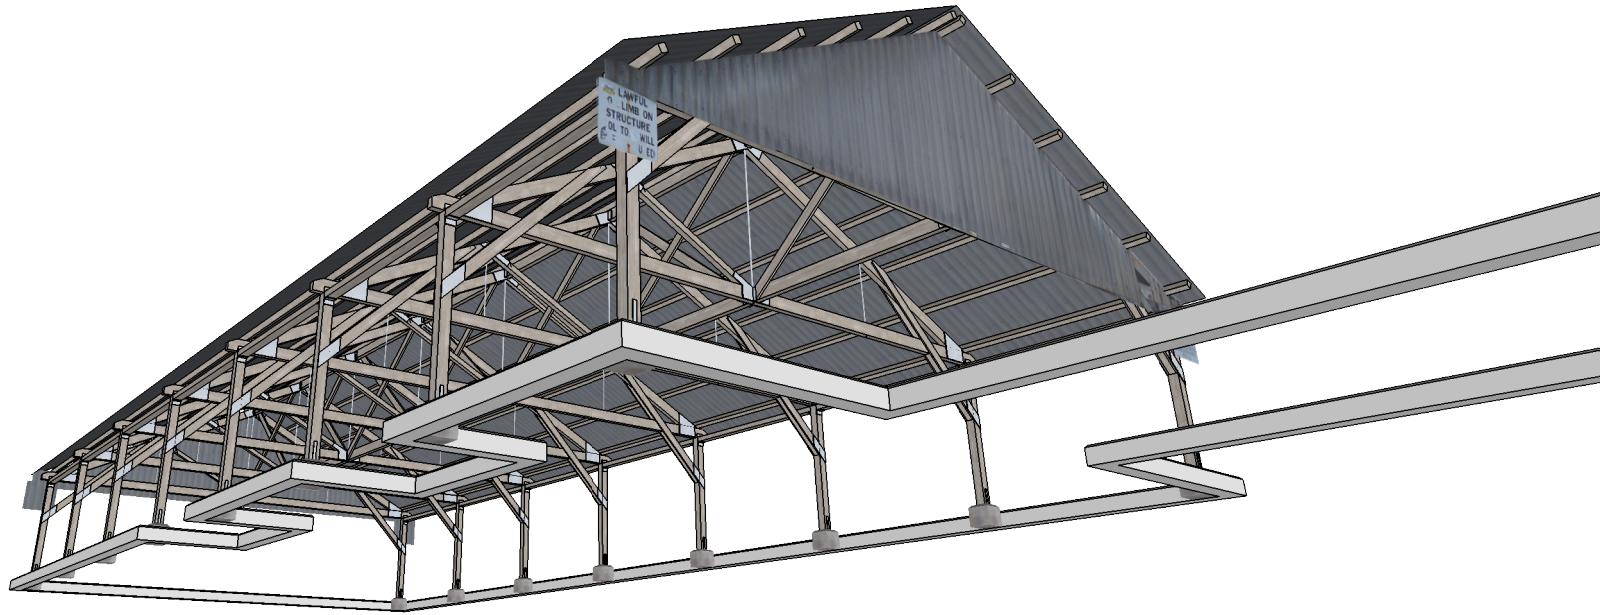

original roof

extended roof

from Blackpot

Hanalei Pier Repair Project

Rotary Club of Hanalei Bay
Hanalei, Kauai, Hawaii

Jan 4, 2011 - 1700

wingo.com
web site design

by Joseph Oster
www.wingo.com/SketchUp
808-826-5316

original roof

extended roof

from pier

Hanalei Pier Repair Project

Rotary Club of Hanalei Bay
Hanalei, Kauai, Hawaii

Jan 4, 2011 - 1700

wingo.com
web site design

by Joseph Oster
www.wingo.com/SketchUp
808-826-5316

original roof

extended roof

from water

Hanalei Pier Repair Project

Rotary Club of Hanalei Bay
Hanalei, Kauai, Hawaii

Jan 4, 2011 - 1700

wingo.com
web site design

by Joseph Oster
www.wingo.com/SketchUp