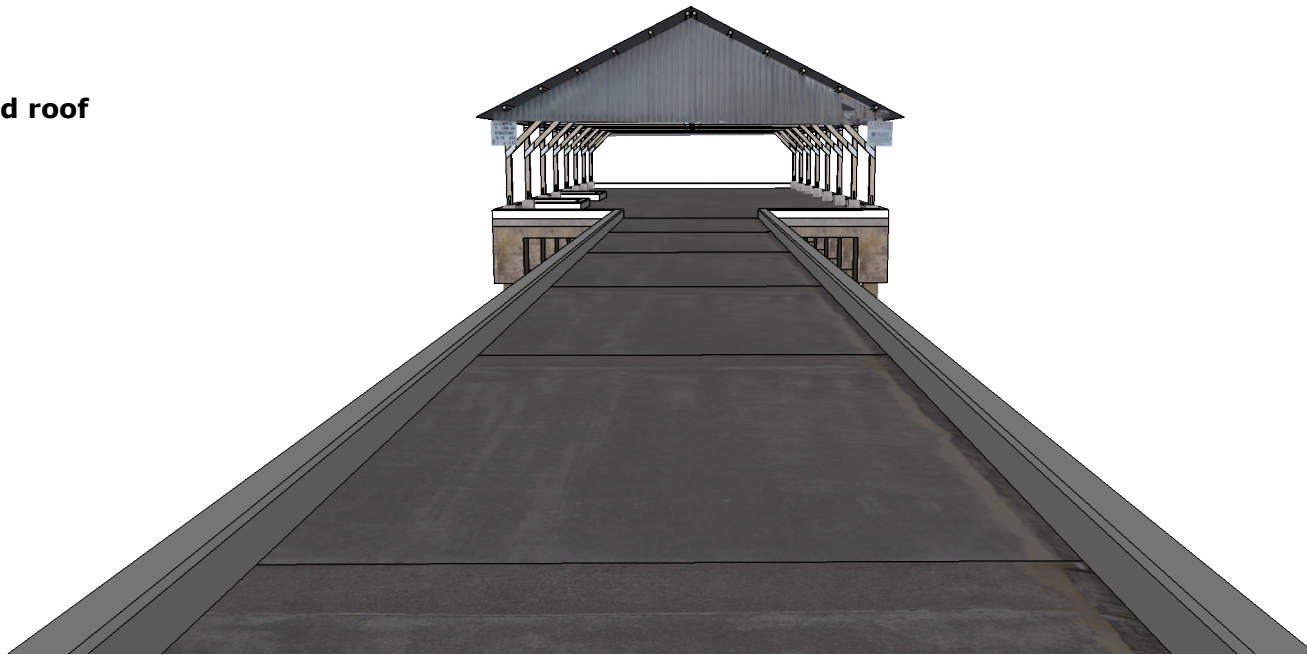

original roof

extended roof

from Blackpot

Hanalei Pier Repair Project

Rotary Club of Hanalei Bay
Hanalei, Kauai, Hawaii

Jan 4, 2011 - 1700

wingo.com
web site design

by Joseph Oster
www.wingo.com/SketchUp
808-826-5316

original roof

extended roof

from pier

Hanalei Pier Repair Project

Rotary Club of Hanalei Bay
Hanalei, Kauai, Hawaii

Jan 4, 2011 - 1700

wingo.com
web site design

by Joseph Oster
www.wingo.com/SketchUp
808-826-5316

original roof

extended roof

from water

Hanalei Pier Repair Project

Rotary Club of Hanalei Bay
Hanalei, Kauai, Hawaii

Jan 4, 2011 - 1700

wingo.com
web site design

by Joseph Oster
www.wingo.com/SketchUp