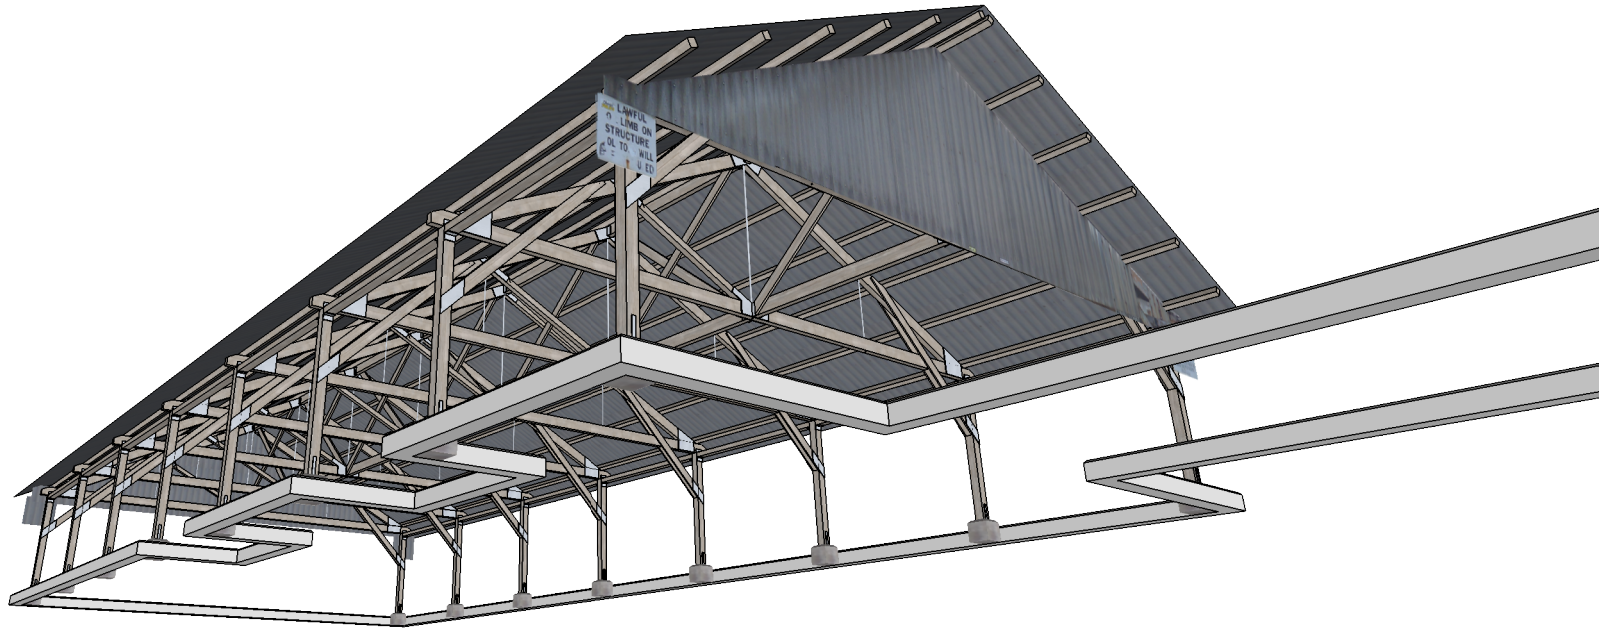

original roof

extended roof

from Blackpot

Hanalei Pier Repair Project

Rotary Club of Hanalei Bay
Hanalei, Kauai, Hawaii

Jan 4, 2011 - 1700

wingo.com
web site design

by Joseph Oster
www.wingo.com/SketchUp
808-826-5316

original roof

extended roof

from pier

Hanalei Pier Repair Project

Rotary Club of Hanalei Bay
Hanalei, Kauai, Hawaii

Jan 4, 2011 - 1700

wingo.com
web site design

by Joseph Oster
www.wingo.com/SketchUp
808-826-5316

original roof

extended roof

from water

Hanalei Pier Repair Project

Rotary Club of Hanalei Bay
Hanalei, Kauai, Hawaii

Jan 4, 2011 - 1700

wingo.com
web site design

by Joseph Oster
www.wingo.com/SketchUp